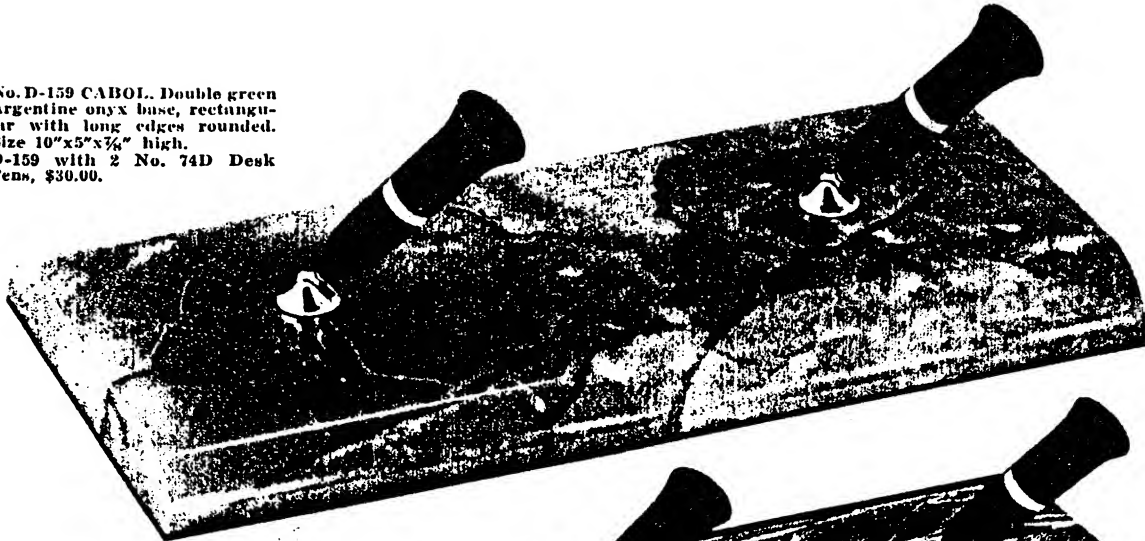

No. D-159 CABOL. Double green Argentine onyx base, rectangular with long edges rounded. Size 10"x5"x $\frac{3}{4}$ " high. D-159 with 2 No. 74D Desk Pens, $30.00.

No. D-152 CABIK. Double black and gold marble base, two corners rounded with cylindrical antique gold feet. Size 8"x4"x1" high. D-152 with No. 74D and Pencil, $24.00 list. E-151 CABEK. Same as above but single with 5D Desk Pen, $15.00.

No. E-157 CABEL. Single green Argentine onyx. Rectangular base with cut corners, and cylindrical chromium plated feet. Size 8"x4 $\frac{1}{2}$ "x1" high. E-157 with No. 74DX Pen, $19.00.